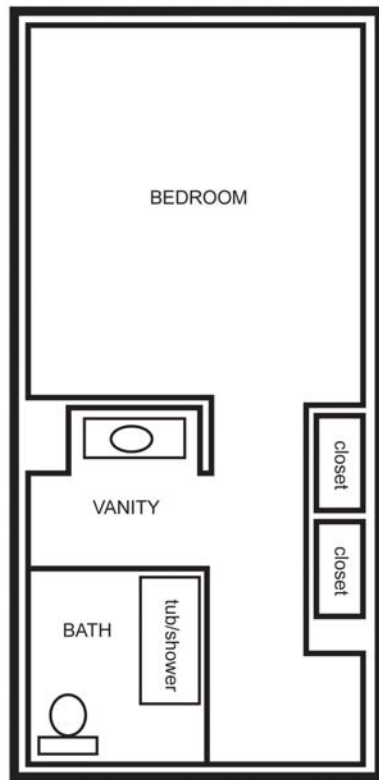

Sandhu Residence Center Room Layouts

Please note that these are sample layouts of the rooms offered in the Sandhu Residence Center. The floor plan may vary slightly depending on the room's location in the building.

Sandhu Triple Occupancy Room

Sandhu Single Suite

Furniture can be reconfigured based on resident preference upon move in.
Rooms are not drawn to scale.

Sandhu Residence Center Suite Layouts

Please note that these are sample layouts of the suites offered in the Sandhu Residence Center.
The floor plan may vary slightly depending on the room's location in the building.

Sandhu Four Bedroom Suite

Sandhu Two Bedroom Suite

Furniture can be reconfigured based on resident preference upon move in.
Rooms are not drawn to scale.