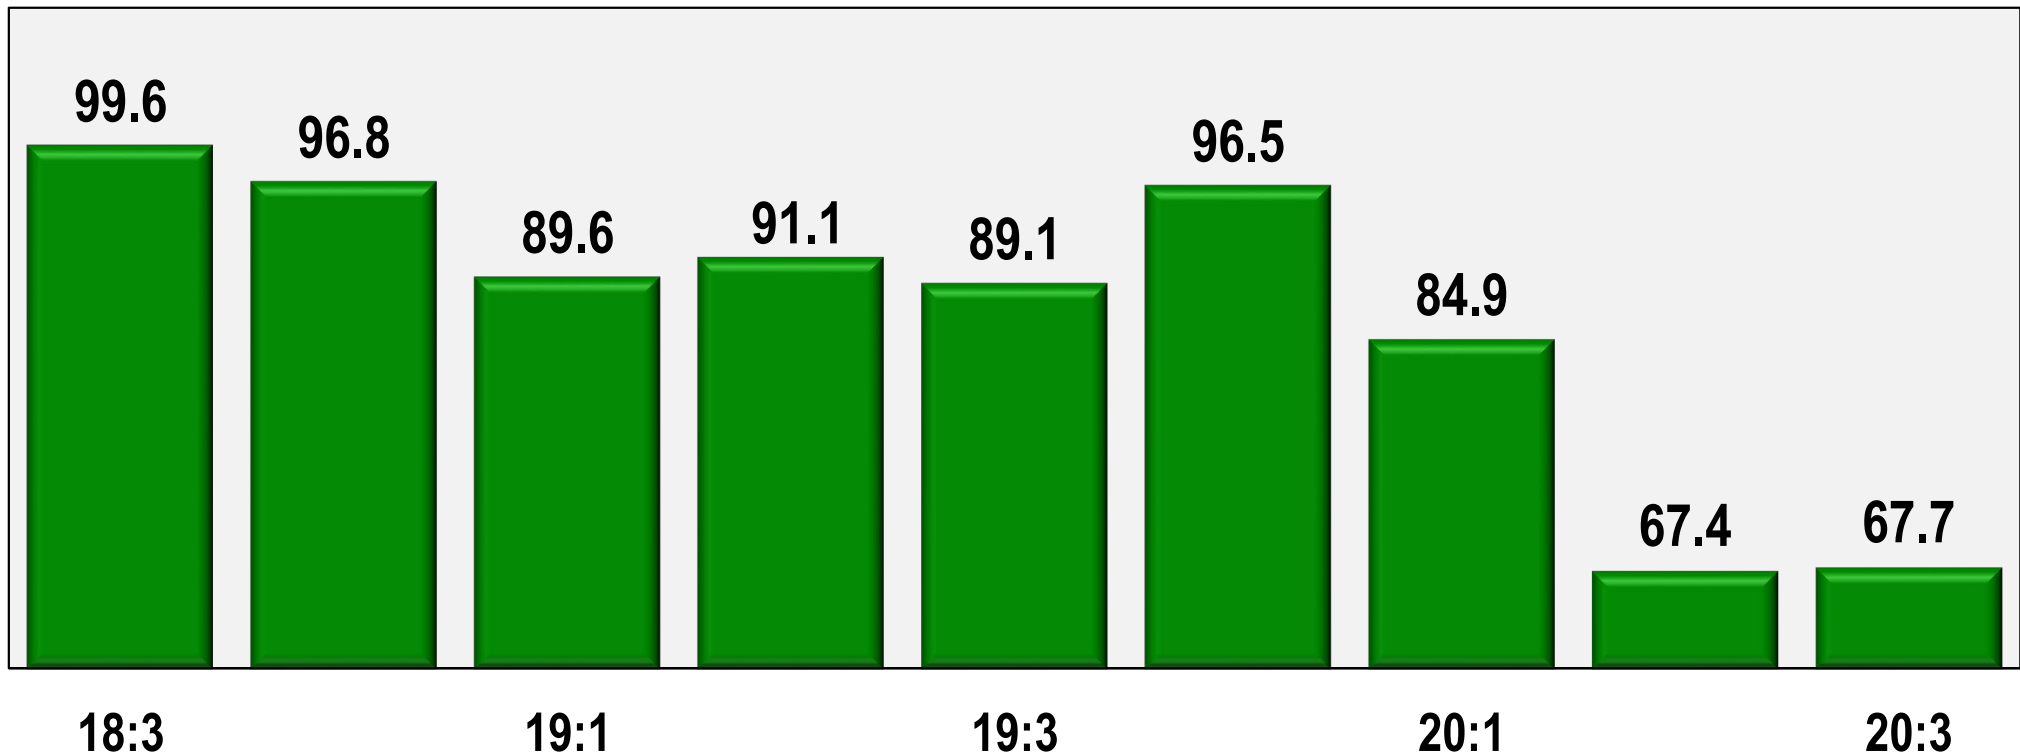

California Consumer Sentiment

Likelihood of Finding a Job in the Next Year

Index

110

100

90

80

70

60

CHAPMAN
UNIVERSITY