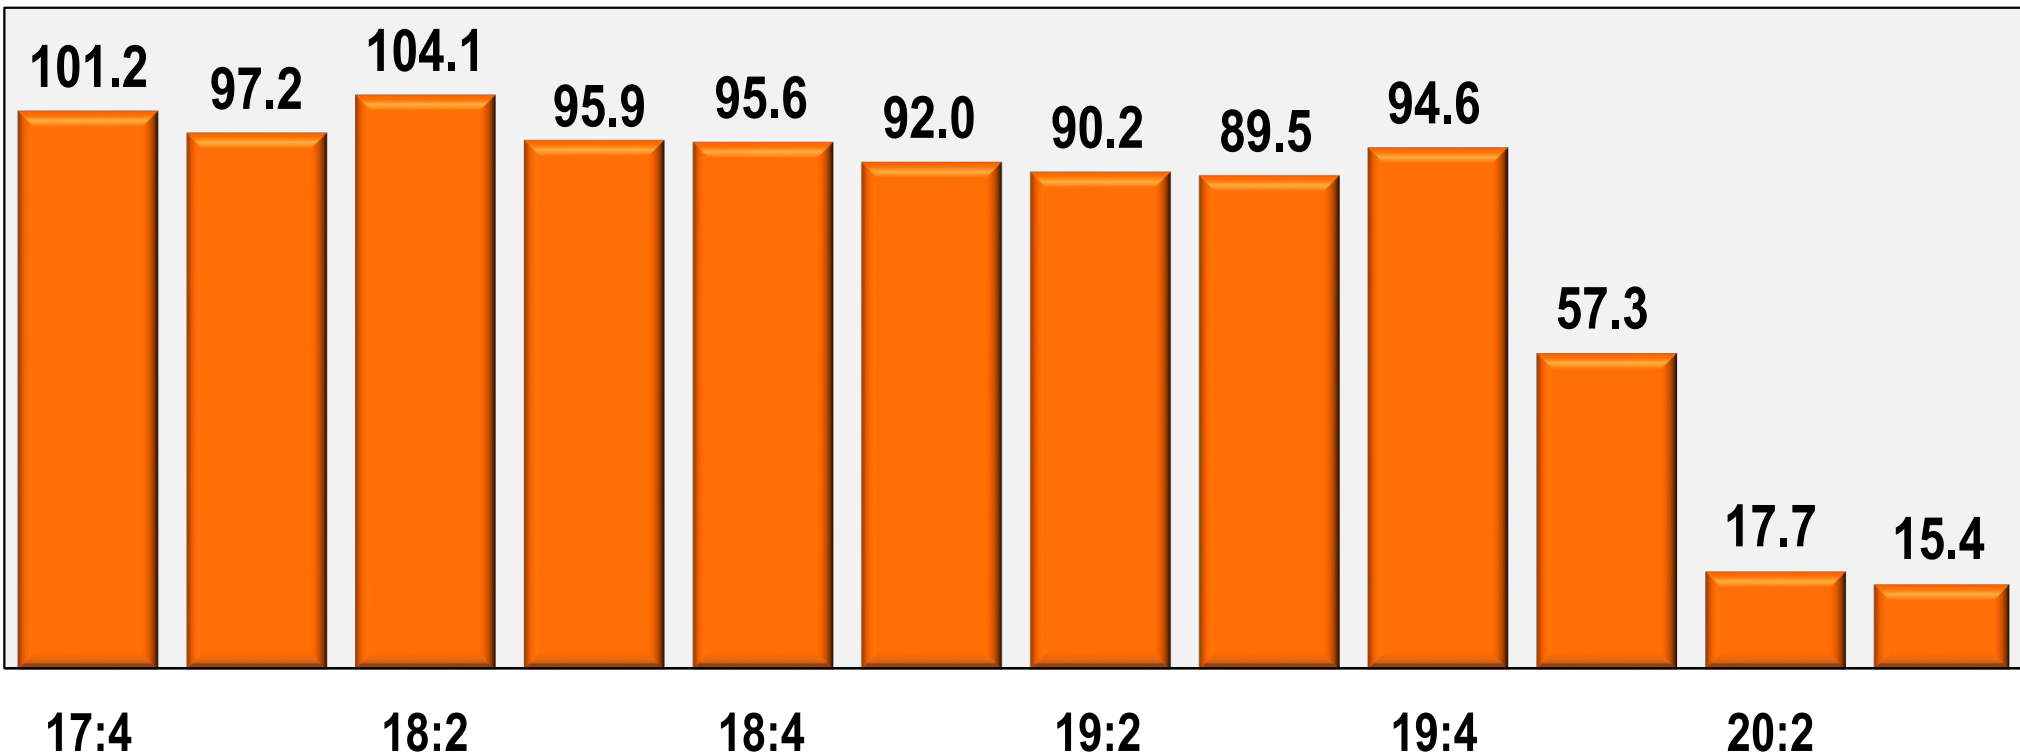

Orange County Consumer Sentiment

Business Conditions Compared to a Year Ago

Index

120

100

80

60

40

20

0

CHAPMAN
UNIVERSITY