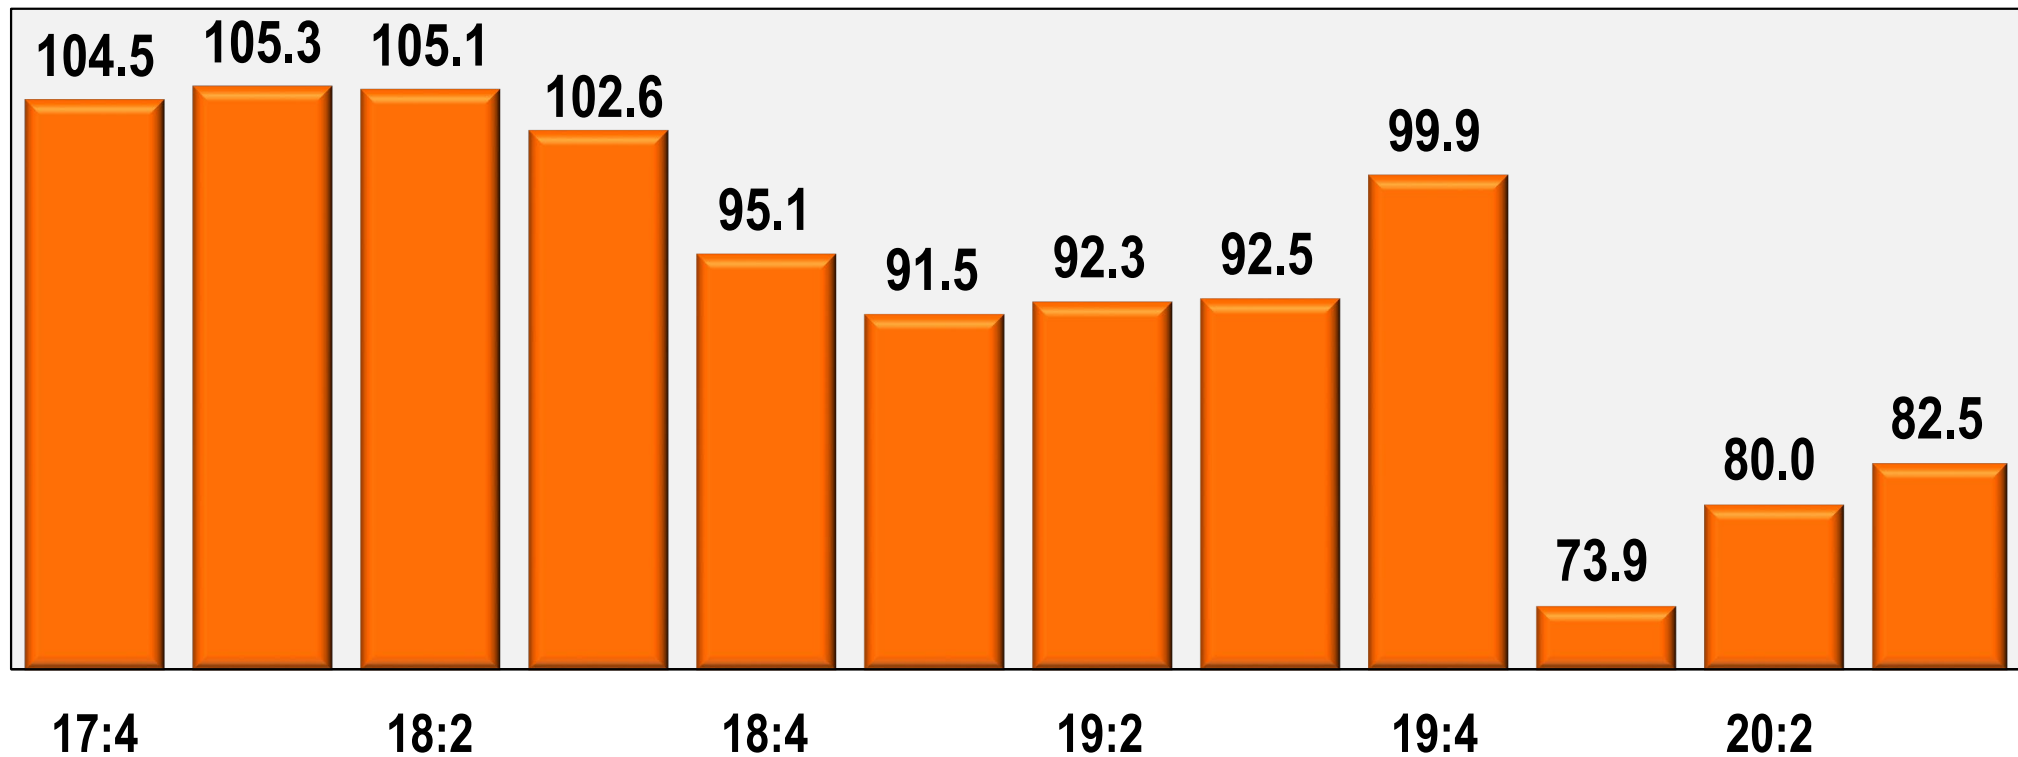

Orange County Consumer Sentiment

U.S. Business Conditions Next Year

Index

110

100

90

80

70