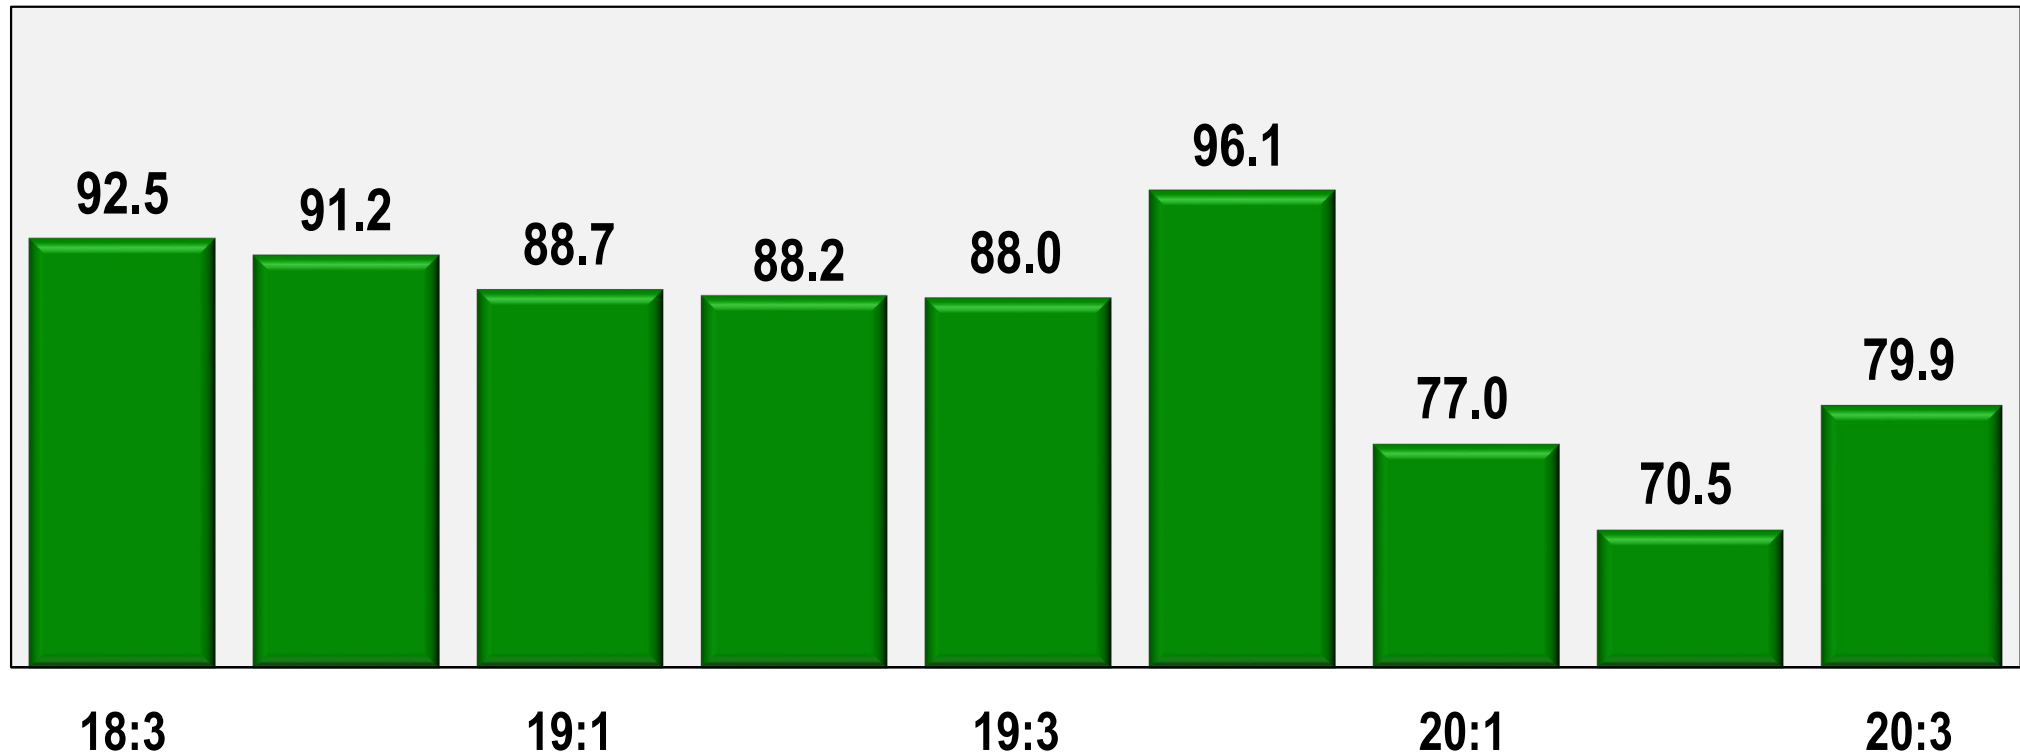

California Consumer Sentiment

U.S. Business Conditions Next Year

Index

110

100

90

80

70

60

CHAPMAN
UNIVERSITY