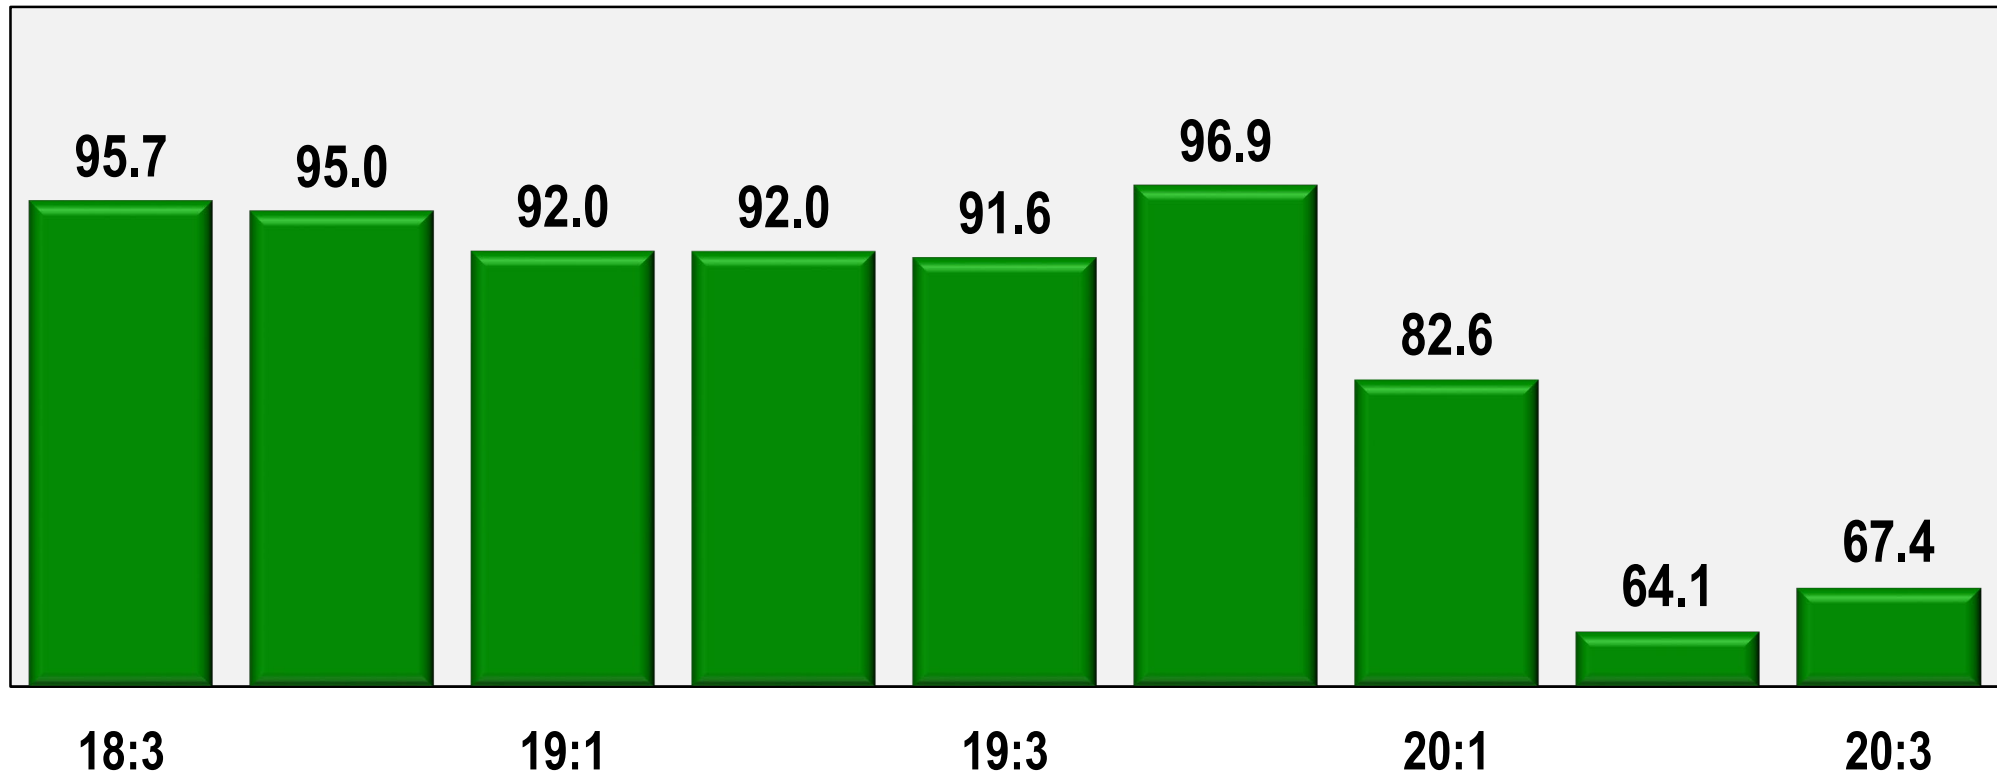

# California Consumer Sentiment Composite

Index

110

100

90

80

70

60