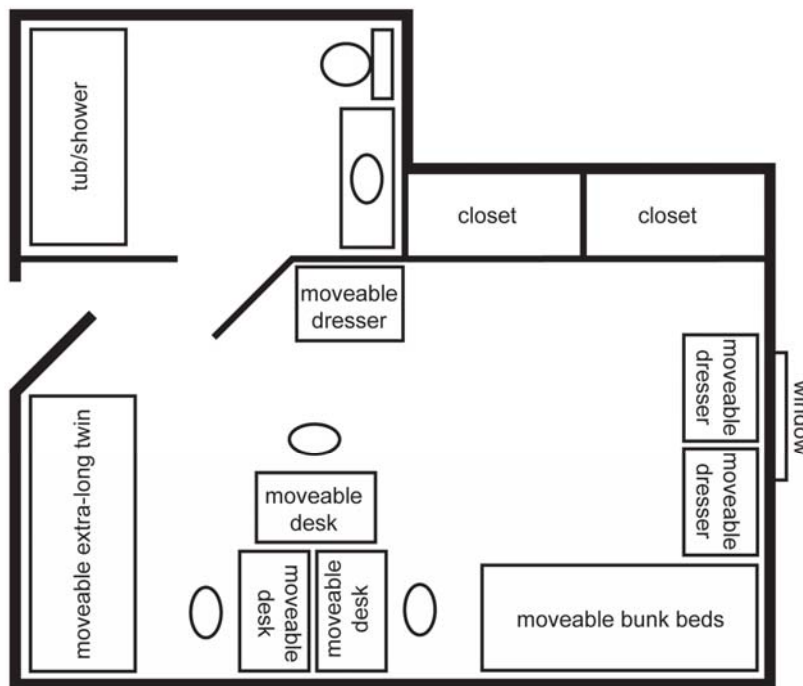

Glass Hall Room Layouts

Please note that these are sample layouts of the rooms offered in Glass Hall. The floor plan may vary slightly depending on the room's location in the building.

Glass Triple Room

Glass Triple Room

Furniture can be reconfigured based on resident preference upon move in (e.g. bunked beds, raised/lowered beds, relocation of desks and/or dressers, etc).

Rooms are not drawn to scale.

ROOM LAYOUTS
ON NEXT PAGE

Glass Hall Apartment Layout

Please note that this is a sample layout of the apartments offered in Glass Hall. The floor plan may vary slightly depending on the apartment's location in the building.

Furniture can be reconfigured based on resident preference upon move in (e.g. bunked beds, raised beds, relocation of desks and/or dressers, etc).

Rooms are not drawn to scale.