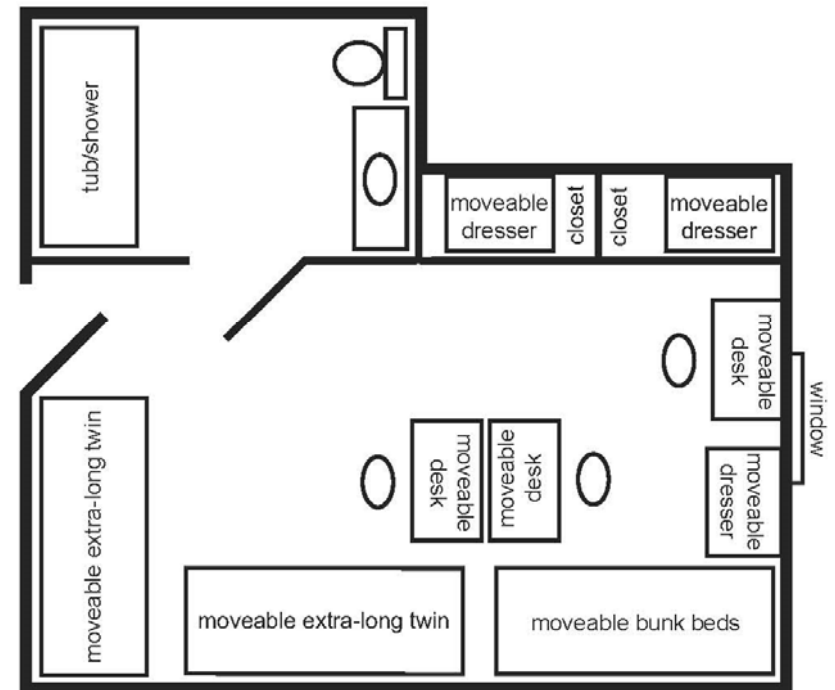

Glass Hall Room Layouts

Please note that these are sample layouts of the rooms offered in Glass Hall. The floor plan may vary slightly depending on the room's location in the building.

Glass Triple Room

Glass Triple Room

Furniture can be reconfigured based on resident preference upon move in (e.g. bunked beds, raised/lowered beds, relocation of desks and/or dressers, etc).

Rooms are not drawn to scale.

ROOM LAYOUTS
ON NEXT PAGE

Glass Hall Apartment Layout

Please note that this is a sample layout of the apartments offered in Glass Hall. The floor plan may vary slightly depending on the apartment's location in the building.

Furniture can be reconfigured based on resident preference upon move in (e.g. bunked beds, raised beds, relocation of desks and/or dressers, etc).

Rooms are not drawn to scale.