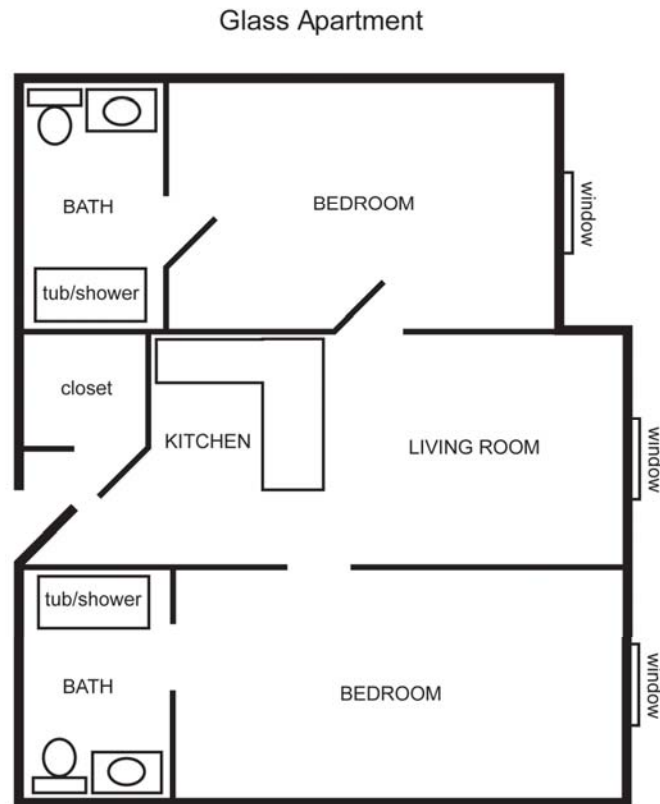

Glass Hall Room Layouts

Please note that these are sample layouts of the rooms offered in Glass Hall. The floor plan may vary slightly depending on the room's location in the building.

Glass Triple Room

Glass Triple Room

Furniture can be reconfigured based on resident preference upon move in (e.g. bunked beds, raised/lowered beds, relocation of desks and/or dressers, etc).

Rooms are not drawn to scale.

ROOM LAYOUTS
ON NEXT PAGE

Glass Hall Apartment Layout

Please note that this is a sample layout of the apartments offered in Glass Hall. The floor plan may vary slightly depending on the apartment's location in the building.