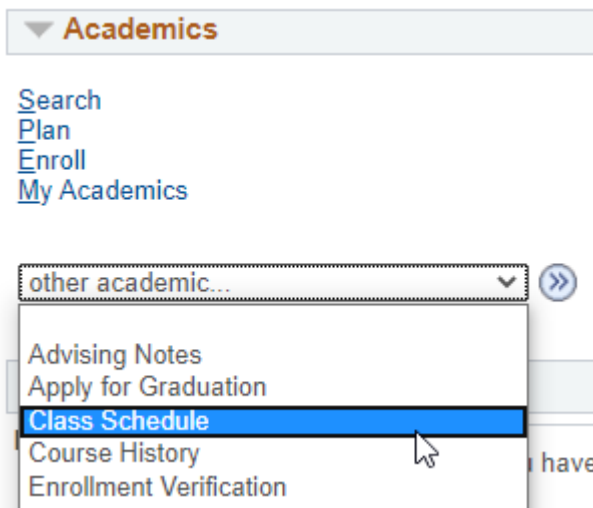

3. Select the term and click continue.

4. Look in the Room box to determine the Mode of Instruction. (Where/How the class will meet)

ASL 201 - Intermediate ASL I						
Status		Units	Grading	Grade	Deadlines	
Enrolled		3.00	Graded			
Class Nbr	Section	Component	Days & Times	Room	Instructor	Start/End Date
1641	01	Lecture	TuTh 11:30AM - 12:45PM	Online Class (See Notes)		08/31/2020 - 12/19/2020