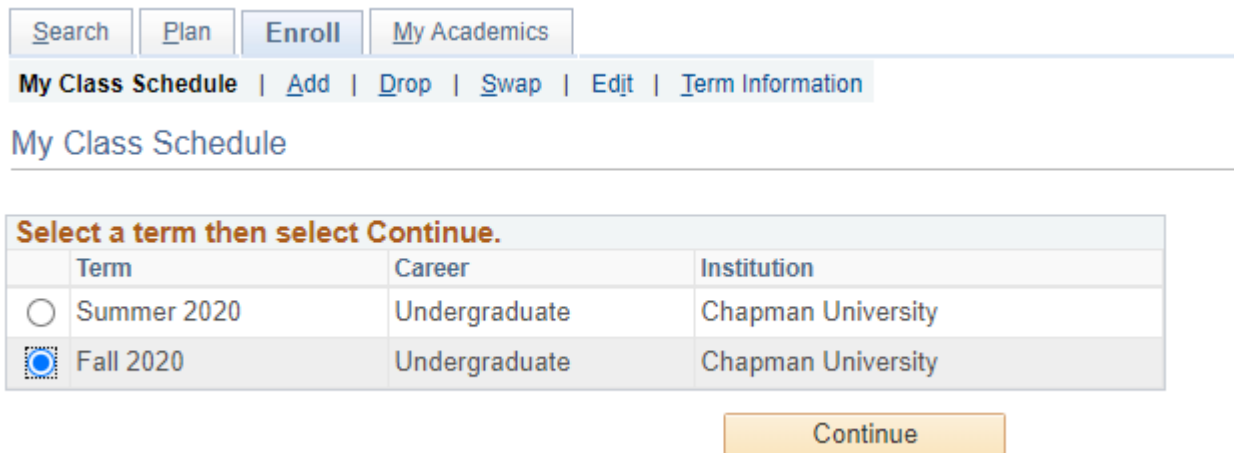

3. Select the term and click continue.

4. Look in the Room box to determine the Mode of Instruction. (Where/How the class will meet)

ASL 201 - Intermediate ASL I						
Status		Units	Grading	Grade	Deadlines	
Enrolled		3.00	Graded			
Class Nbr	Section	Component	Days & Times	Room	Instructor	Start/End Date
1641	01	Lecture	TuTh 11:30AM - 12:45PM	Online Class (See Notes)		08/31/2020 - 12/19/2020