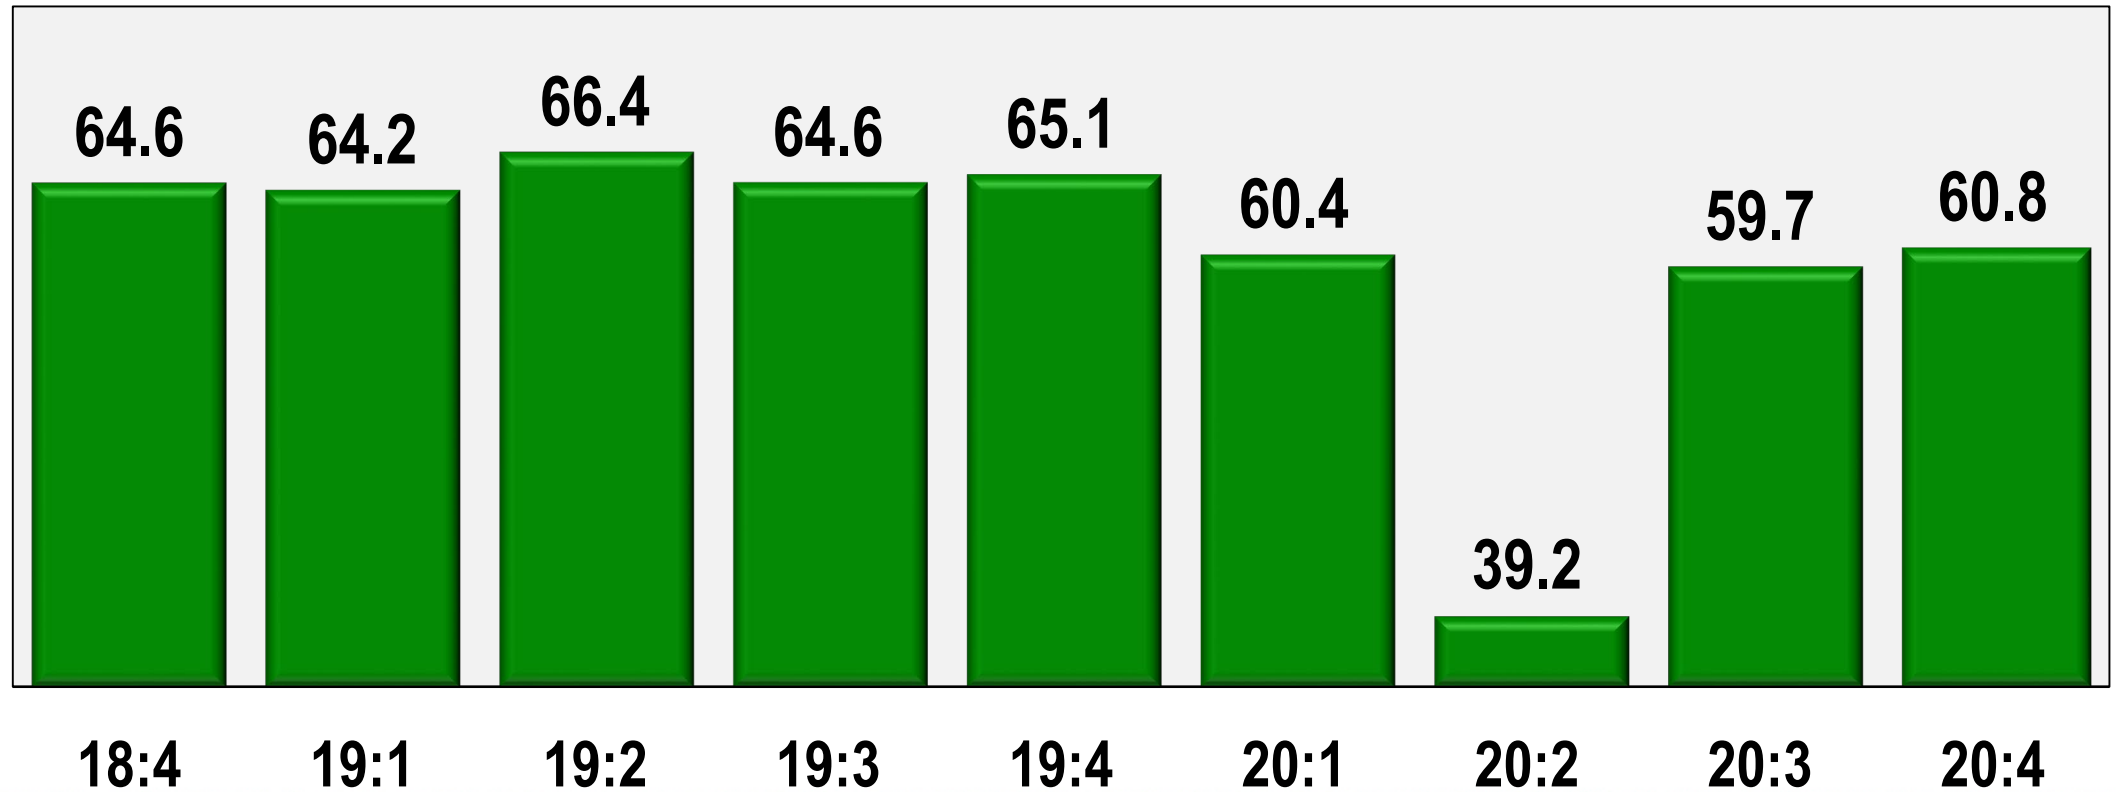

California Purchasing Managers - Manufacturing

New Orders

Index

75

65

55

45

35