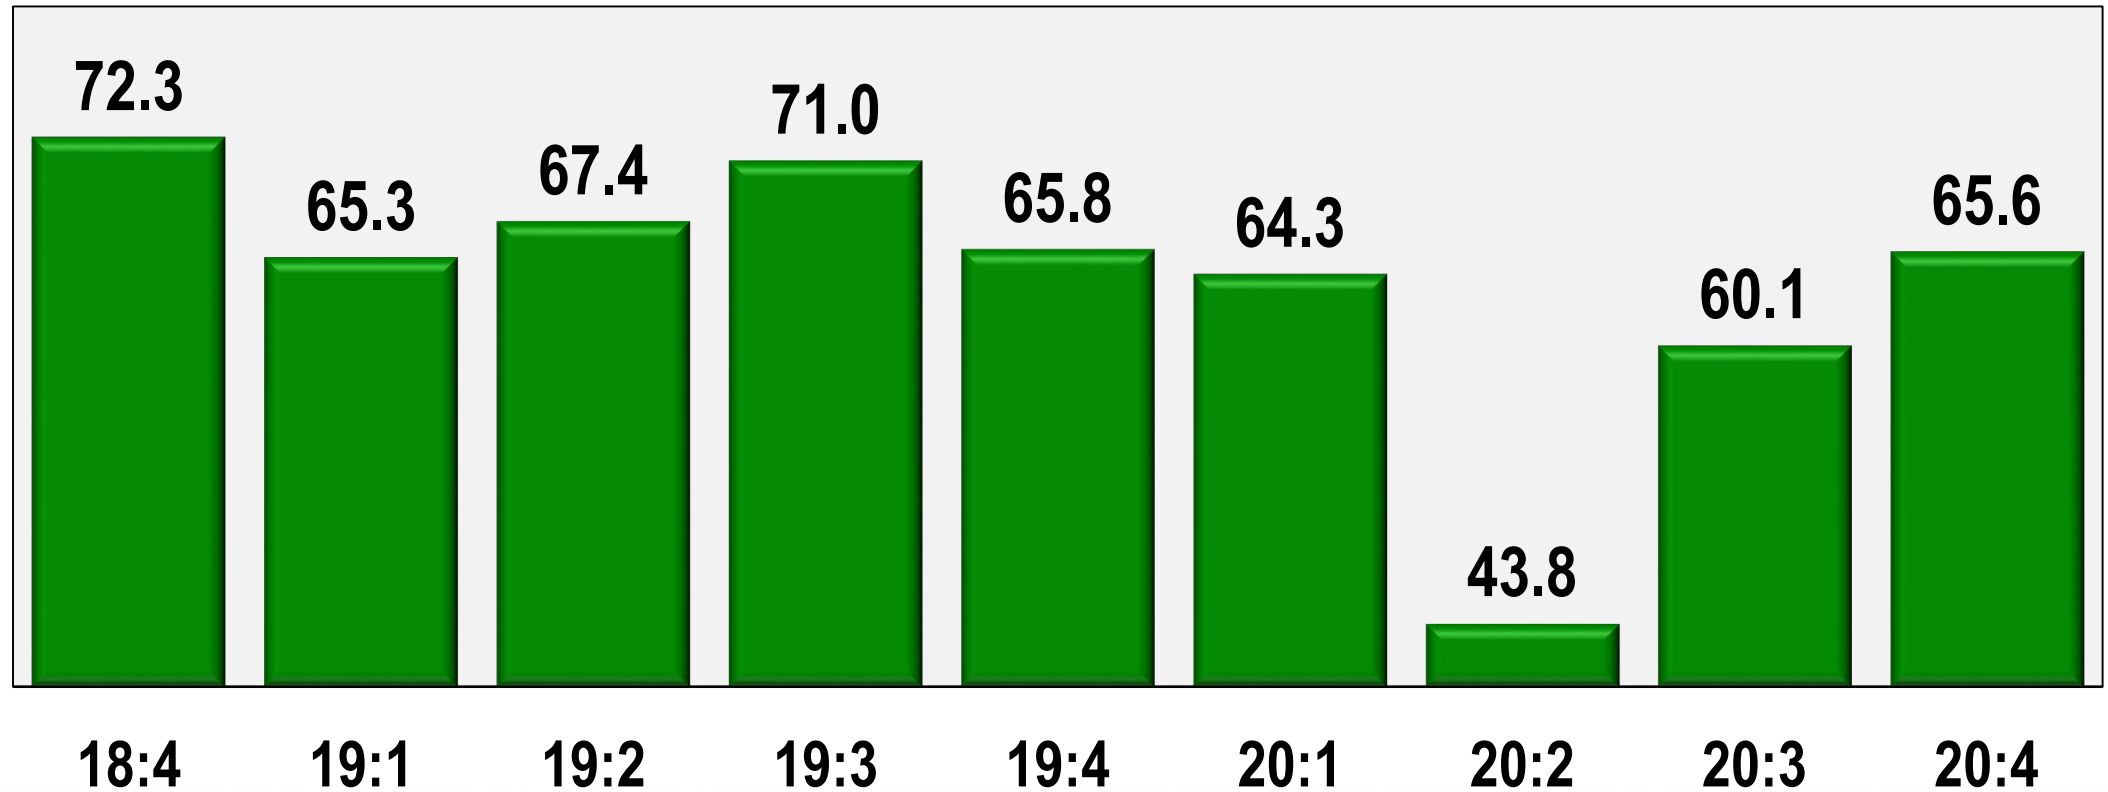

California Purchasing Managers - Manufacturing Production

Index

80

70

60

50

40

CHAPMAN
UNIVERSITY