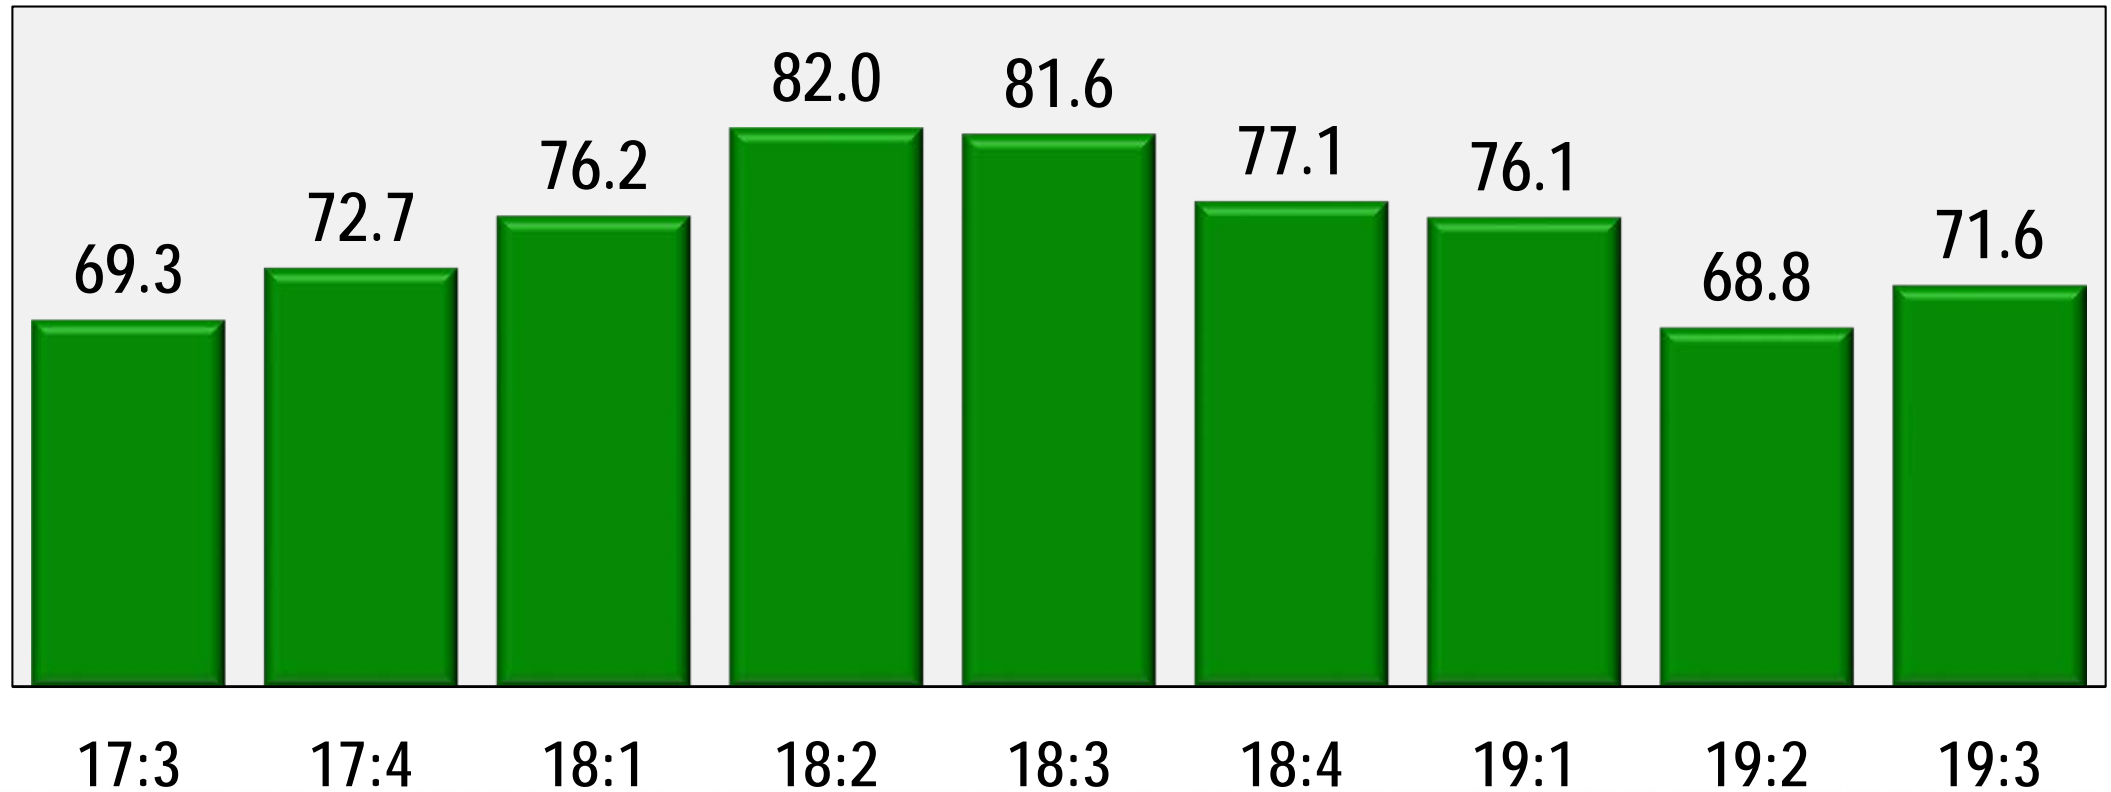

# California Purchasing Managers - Manufacturing Commodity Price

Index

90

75

60

45

CHAPMAN  
UNIVERSITY