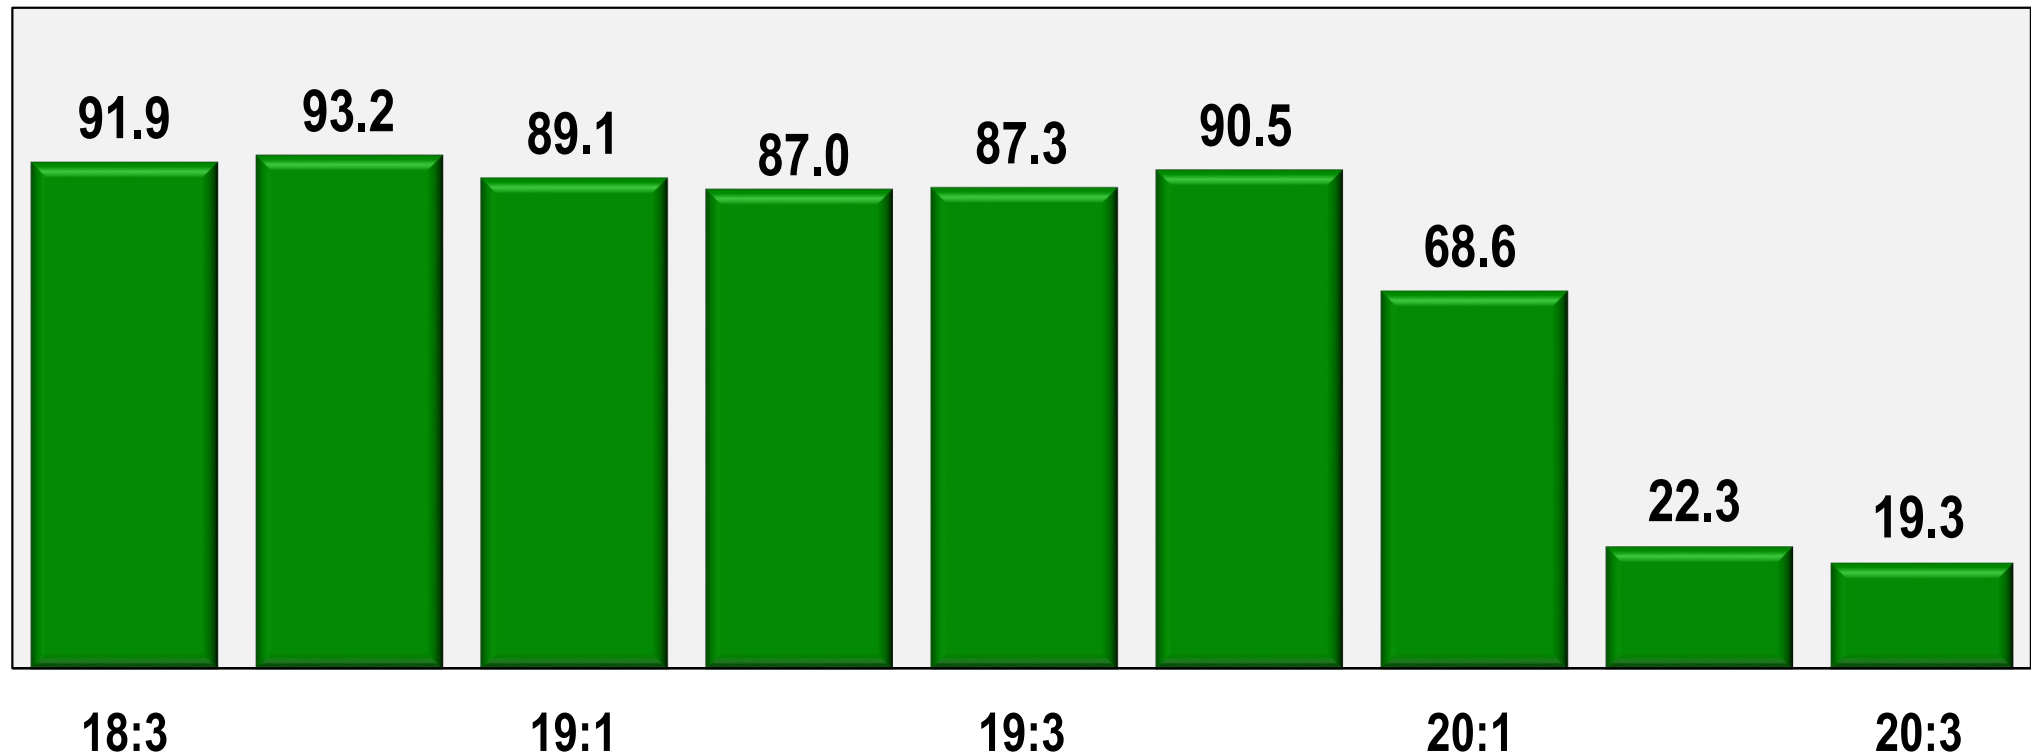

California Consumer Sentiment

Business Conditions Compared to a Year Ago

Index

120

100

80

60

40

20

0

CHAPMAN
UNIVERSITY