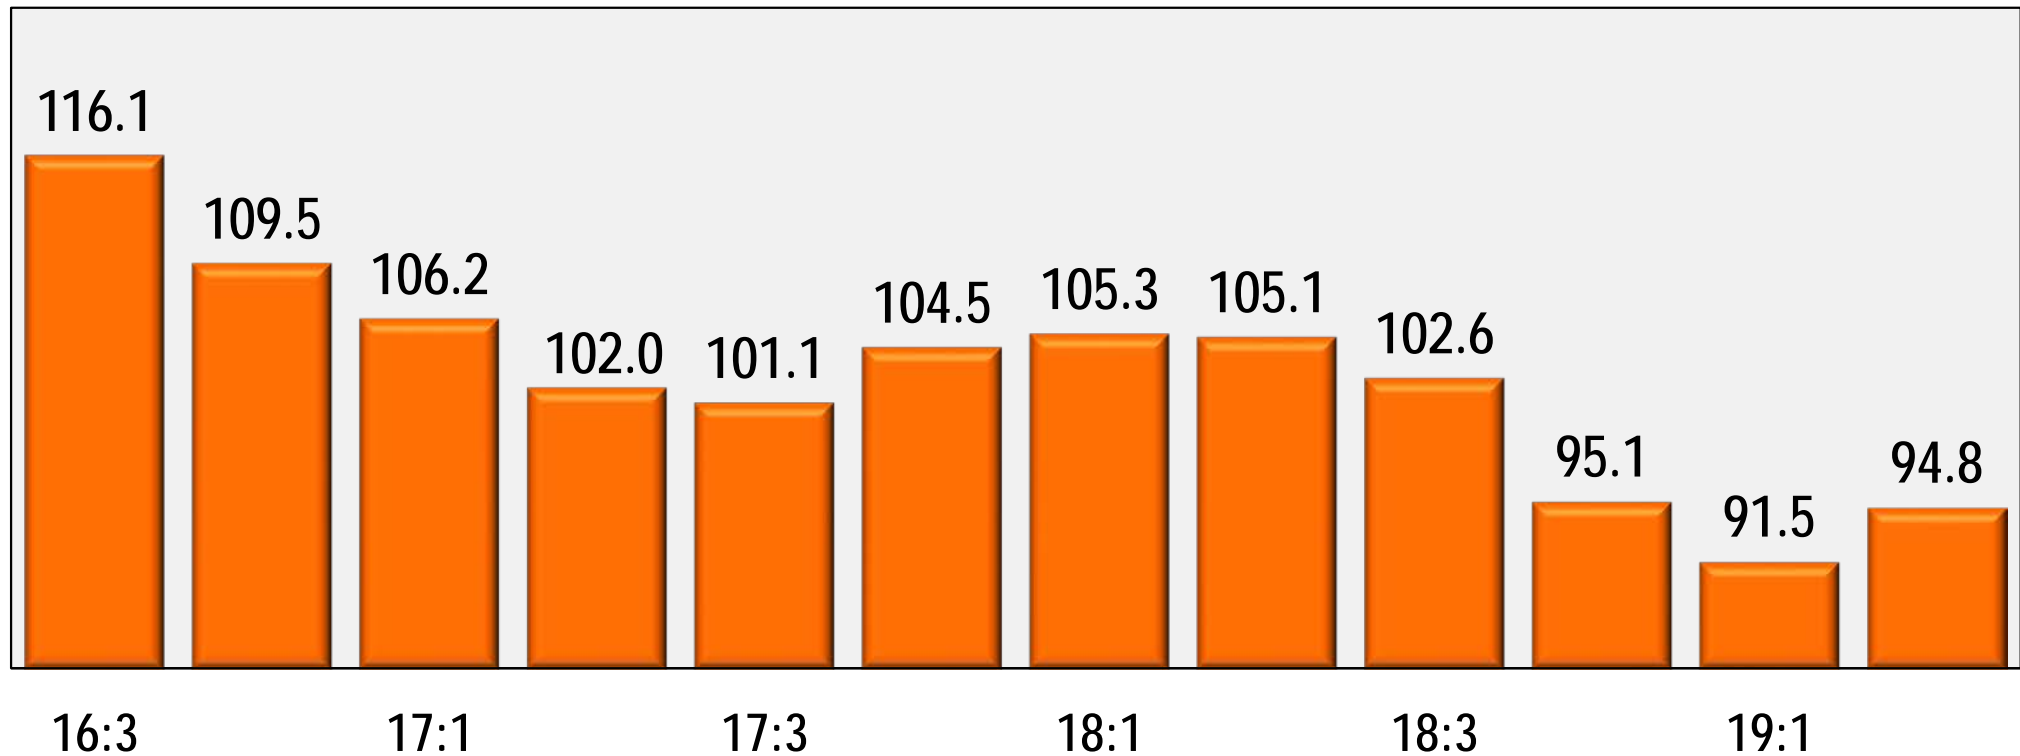

Orange County Consumer Sentiment

U.S. Business Conditions Next Year

Index

125

115

105

95

85