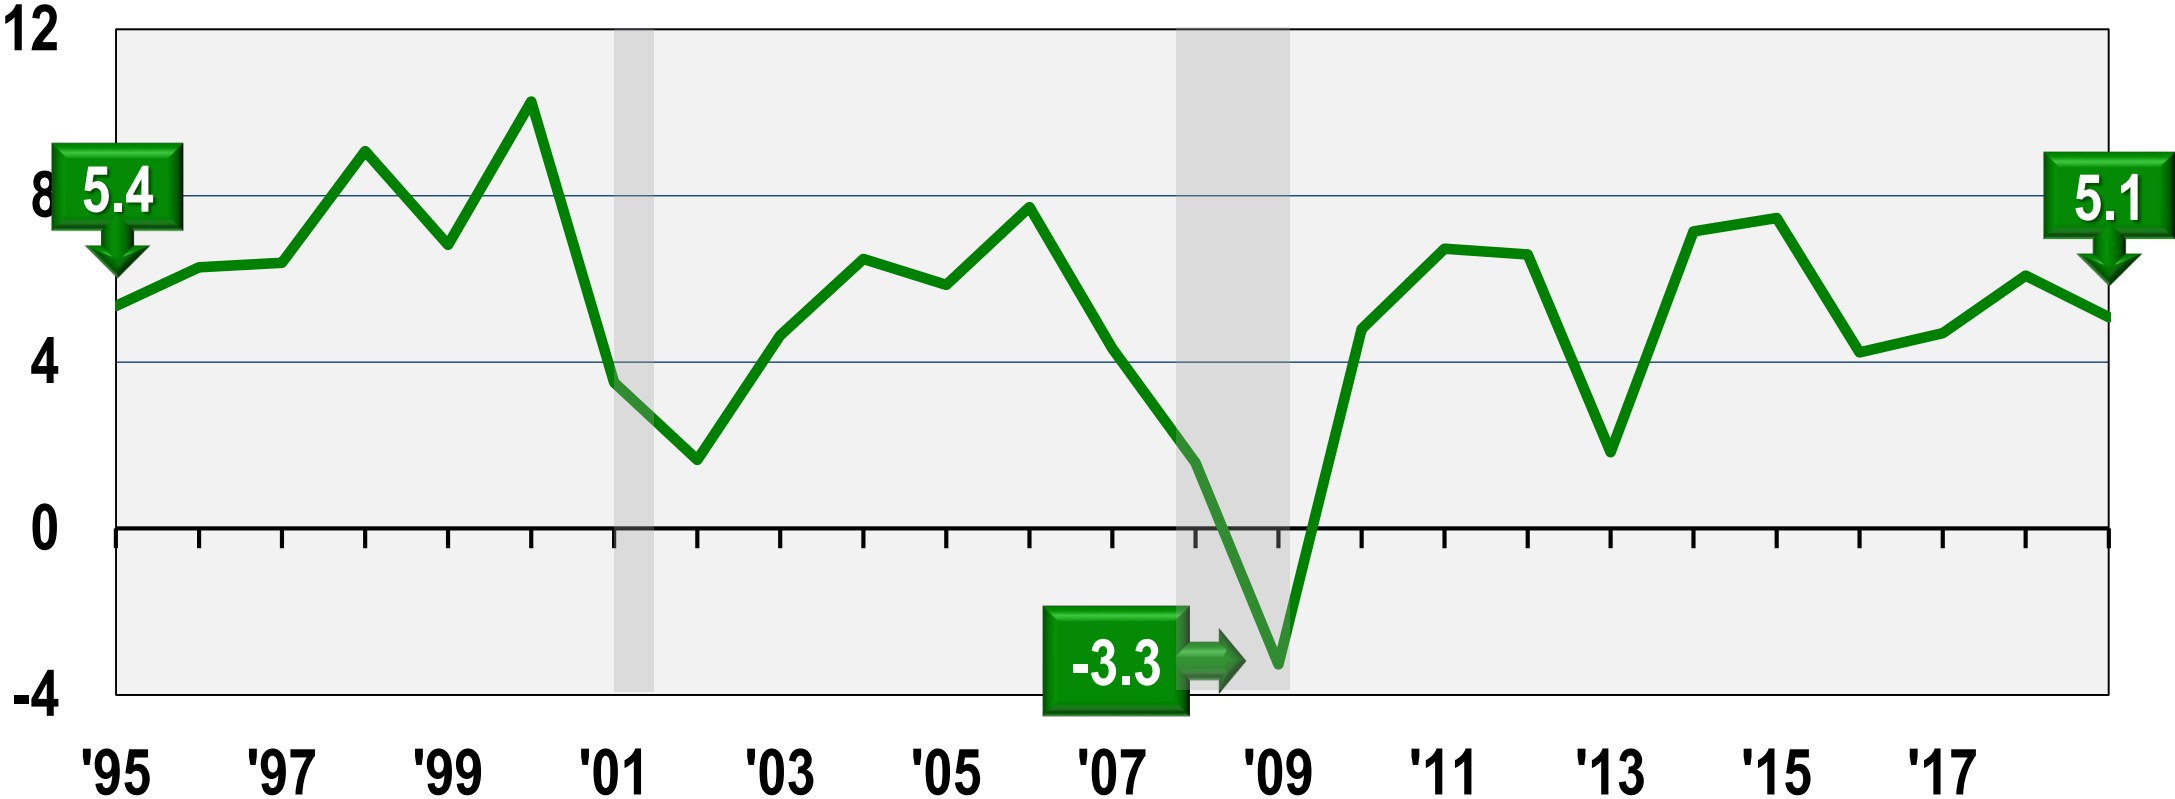

California Personal Income

Yr/Yr % Change

CHAPMAN
UNIVERSITY