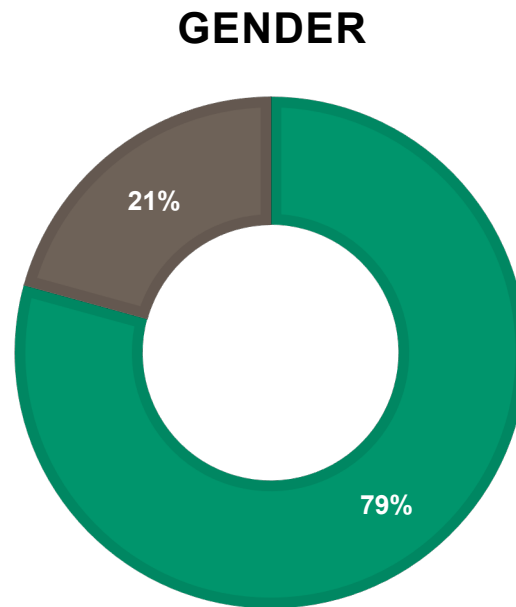

# Fall 2025 Student Demographics

- Hispanic of any race
- Asian
- White
- Two or More Races
- Race & Ethnicity Unknown
- American Indian/Alaska Native

- Female
- Male

- 20-21
- 22-24
- 25-29
- 30-64