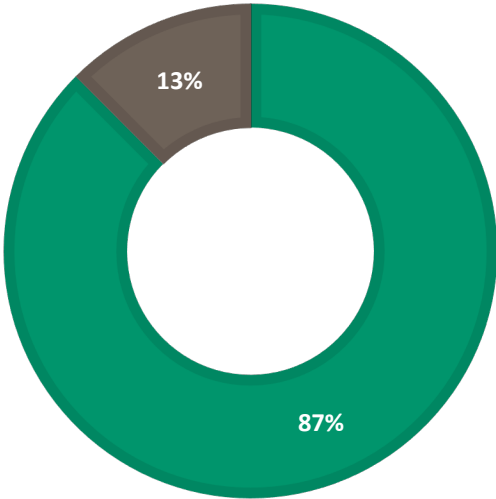

Fall 2022 Student Demographic

80 enrolled

ETHNICITY

- Asian
- Two or More Races
- International
- Hispanic of any race
- White

GENDER

- Female
- Male

AGE

- 20-21
- 22-24
- 25-29
- 30-64