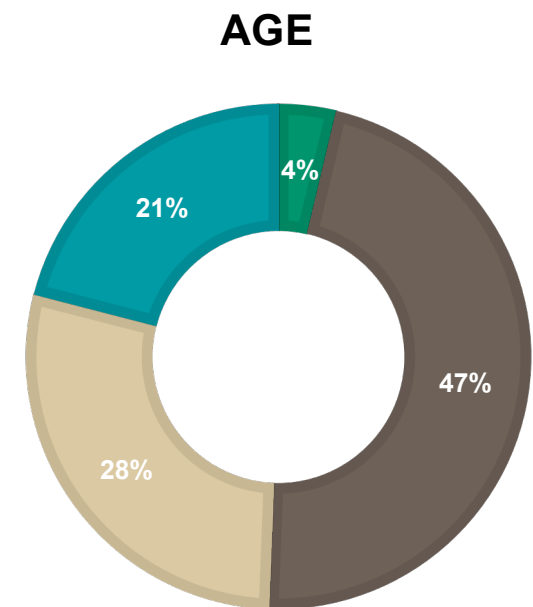

# Fall 2025 Student Demographics

- Hispanic of any race
- Asian
- White
- Two or More Races
- Race & Ethnicity Unknown
- American Indian/Alaska Native

- Female
- Male

- 20-21
- 22-24
- 25-29
- 30-64