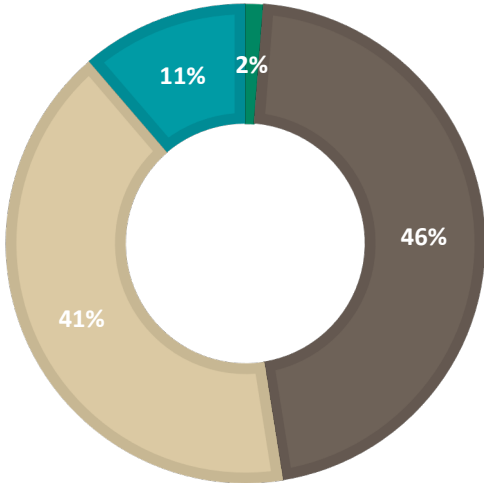

Fall 2022 Student Demographic

80 enrolled

ETHNICITY

- Asian
- Two or More Races
- International
- Hispanic of any race
- White

GENDER

- Female
- Male

AGE

- 20-21
- 22-24
- 25-29
- 30-64