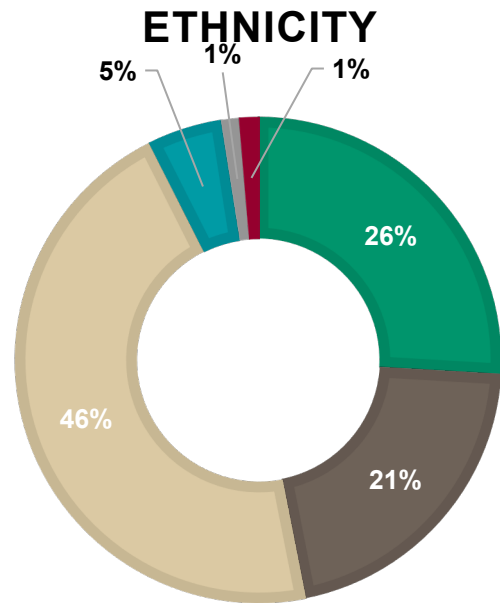

# Fall 2025 Student Demographics

- Hispanic of any race
- Asian
- White
- Two or More Races
- Race & Ethnicity Unknown
- American Indian/Alaska Native

- Female
- Male

- 20-21
- 22-24
- 25-29
- 30-64