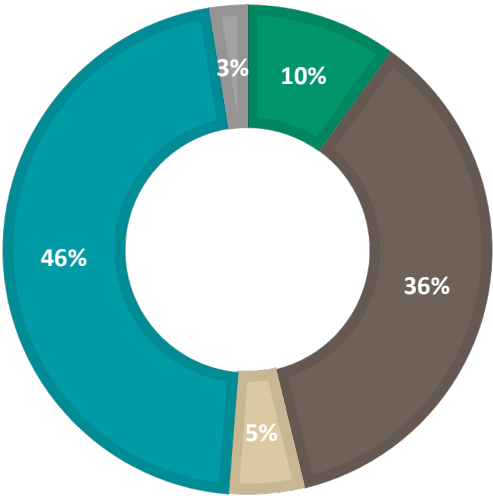

Fall 2022 Student Demographic

80 enrolled

ETHNICITY

- Asian
- Two or More Races
- International
- Hispanic of any race
- White

GENDER

- Female
- Male

AGE

- 20-21
- 22-24
- 25-29
- 30-64