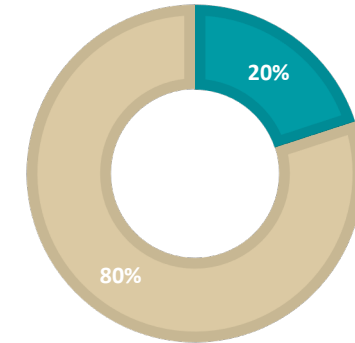

CLINICAL SUPERVISOR GENDER

■ Male ■ Female

11 serving department
Includes 4 full-time and 7 part-time

10 serving department
Supervision offered in English and Spanish