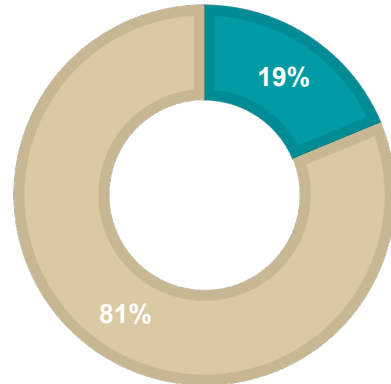

2022-23 Faculty and Clinical Supervisor Demographics

FACULTY ETHNICITY

■ Asian ■ White ■ Hispanic/Latinx

FACULTY GENDER

■ Male ■ Female

CLINICAL SUPERVISOR ETHNICITY

■ Asian ■ White ■ Hispanic/Latinx

CLINICAL SUPERVISOR GENDER