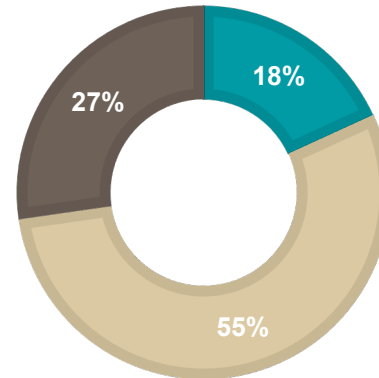

2022-23 Faculty and Clinical Supervisor Demographics

FACULTY ETHNICITY

■ Asian ■ White ■ Hispanic/Latinx

FACULTY GENDER

■ Male ■ Female

CLINICAL SUPERVISOR ETHNICITY

■ Asian ■ White ■ Hispanic/Latinx

CLINICAL SUPERVISOR GENDER