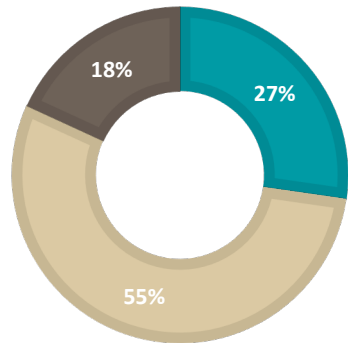

# 2025-26 Faculty and Clinical Supervisor Demographics

## FACULTY ETHNICITY

■ Asian ■ White ■ Hispanic/Latinx