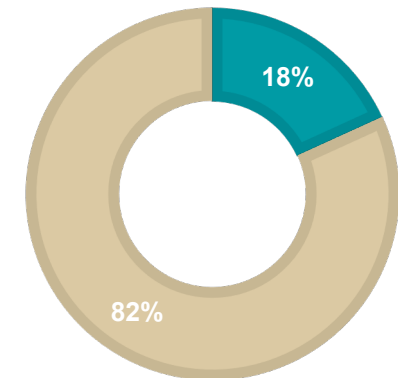

2022-23 Faculty and Clinical Supervisor Demographics

FACULTY ETHNICITY

■ Asian ■ White ■ Hispanic/Latinx

FACULTY GENDER

■ Male ■ Female

CLINICAL SUPERVISOR ETHNICITY

■ Asian ■ White ■ Hispanic/Latinx

CLINICAL SUPERVISOR GENDER