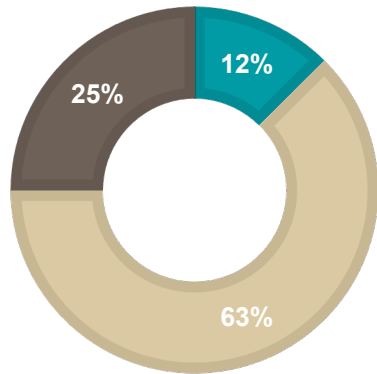

2022-23 Faculty and Clinical Supervisor Demographics

FACULTY ETHNICITY

■ Asian ■ White ■ Hispanic/Latinx

FACULTY GENDER

■ Male ■ Female

CLINICAL SUPERVISOR ETHNICITY

■ Asian ■ White ■ Hispanic/Latinx

CLINICAL SUPERVISOR GENDER