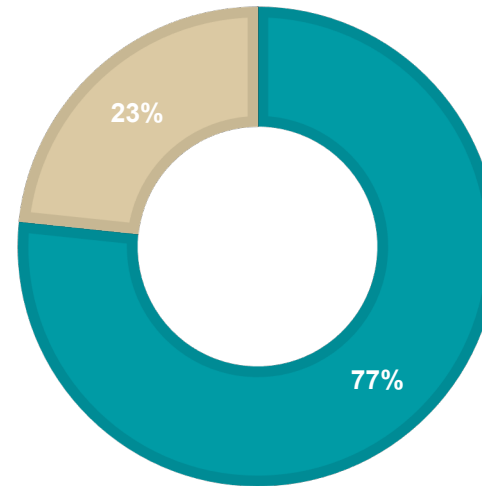

2022-23 Admitted Student Data

166 applied / 60 admitted

UNDERGRADUATE INSTITUTION

■ Cal State
■ Chapman
■ Other CA School
■ UC
■ Out of State

UNDERGRADUATE MAJOR

■ Psychology ■ Other

AVERAGE CUMULATIVE GPA

3.60