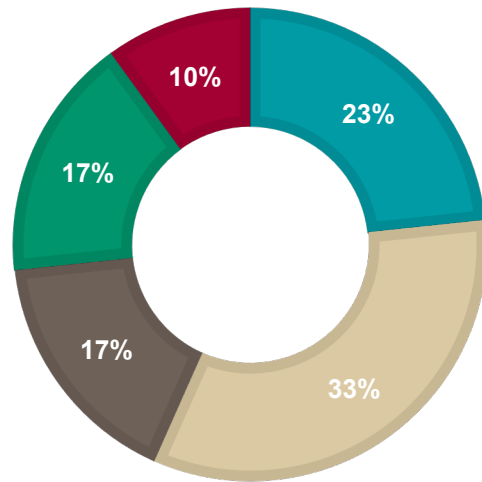

2022-23 Admitted Student Data

166 applied / 60 admitted

UNDERGRADUATE INSTITUTION

■ Cal State
■ Chapman
■ Other CA School
■ UC
■ Out of State

UNDERGRADUATE MAJOR

■ Psychology ■ Other

AVERAGE CUMULATIVE GPA

3.60