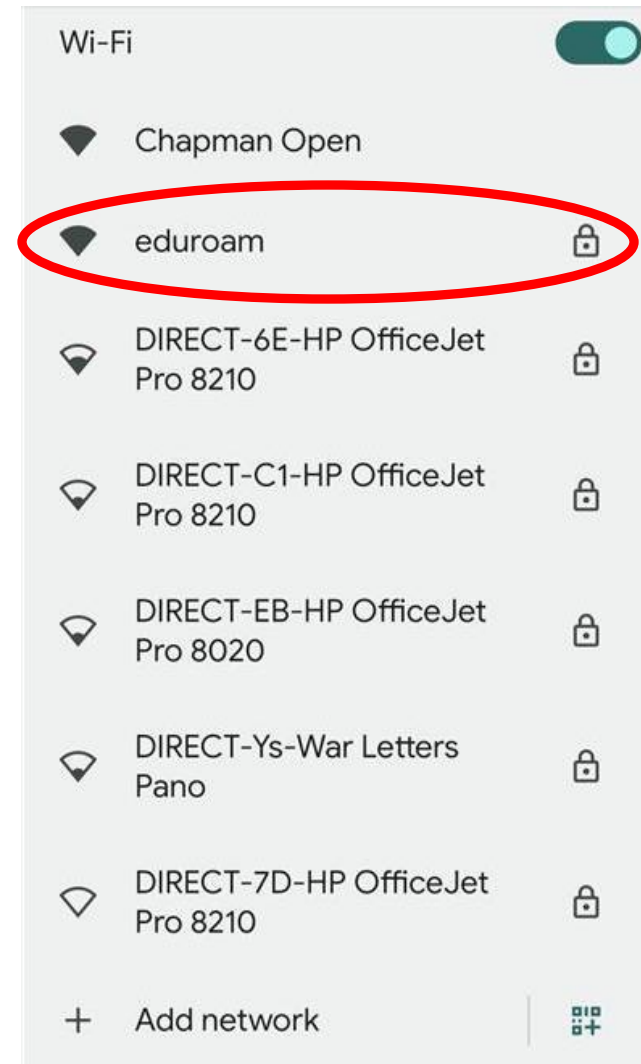

Eduroam Wi-Fi

Setup Guide for Android Phones and tablets

1) Open your Wi-Fi menu in your settings and select "**eduroam**" from the available Wi-Fi list.

2) Match your **phone settings** with the setting on the image.