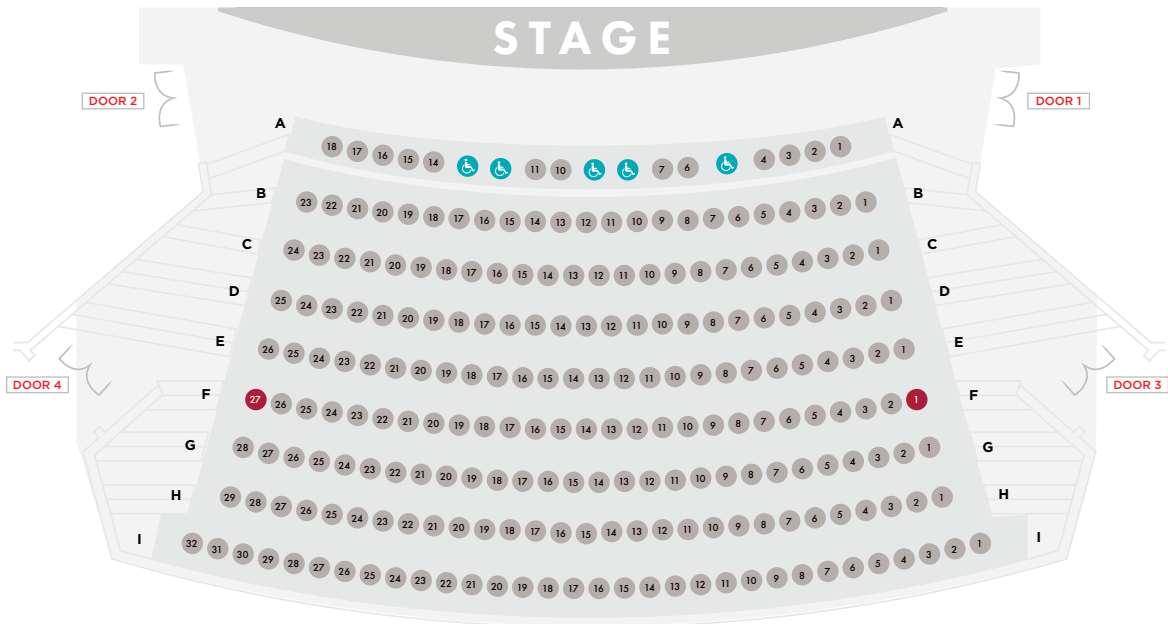

WALTMAR THEATRE

MOULTON HALL | 315 EAST PALM AVENUE | ORANGE, CA 92866

MOULTON HALL FIRST FLOOR

-  Wheelchair/ADA
-  Wheelchair Transfer Seat

There is no elevator to Lobby.